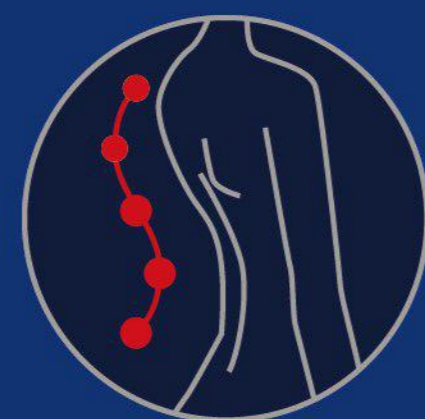

T. Comfort
Massage Cushion
with Heat

T. Comfort Massage Cushion with Heat

Relax • Comfortable • Convenient

18th
Anniversary

100% QUALITY

SPECIFICATION

Product Name:
T. Comfort Massage Cushion with Heat
Model: CN1016
Voltage: DC12V, 2.5A
Power: 30W
Timer: 15mins setting
Weight: 5.5kg

back massage
S-curve for an
ergonomically customised

8 massage heads provide
fullback massage

Intensive Shiatsu, rolling
or spot massage

Separate vibration
massage in the seat

JAPAN TECHNOLOGY

CANNERGY SDN BHD
(275249-A)
Wisma Cann –No. 18, Jalan Sg. Keramat 3,
Kaw. Perindustrian, Klang Utama 42100 Klang,
Selangor Darul Ehsan, Malaysia.
Tel: 603-3291 9113 Fax: 603-3291 9668
E-mail: cann@cannergy.com.my
Site: www.cann.com.my

T. Comfort Massage Cushion with Heat

FEATURE

- 3D massage type with 4 rotary massage heads combining swing arms provide more comfortable massage experience.
- Come with heating upgrade the massaging style.
- 15 mins time setting

Separate vibration massage in the seat

S track designed, fitting back curve and enjoy the new massage style.

JAPAN TECHNOLOGY