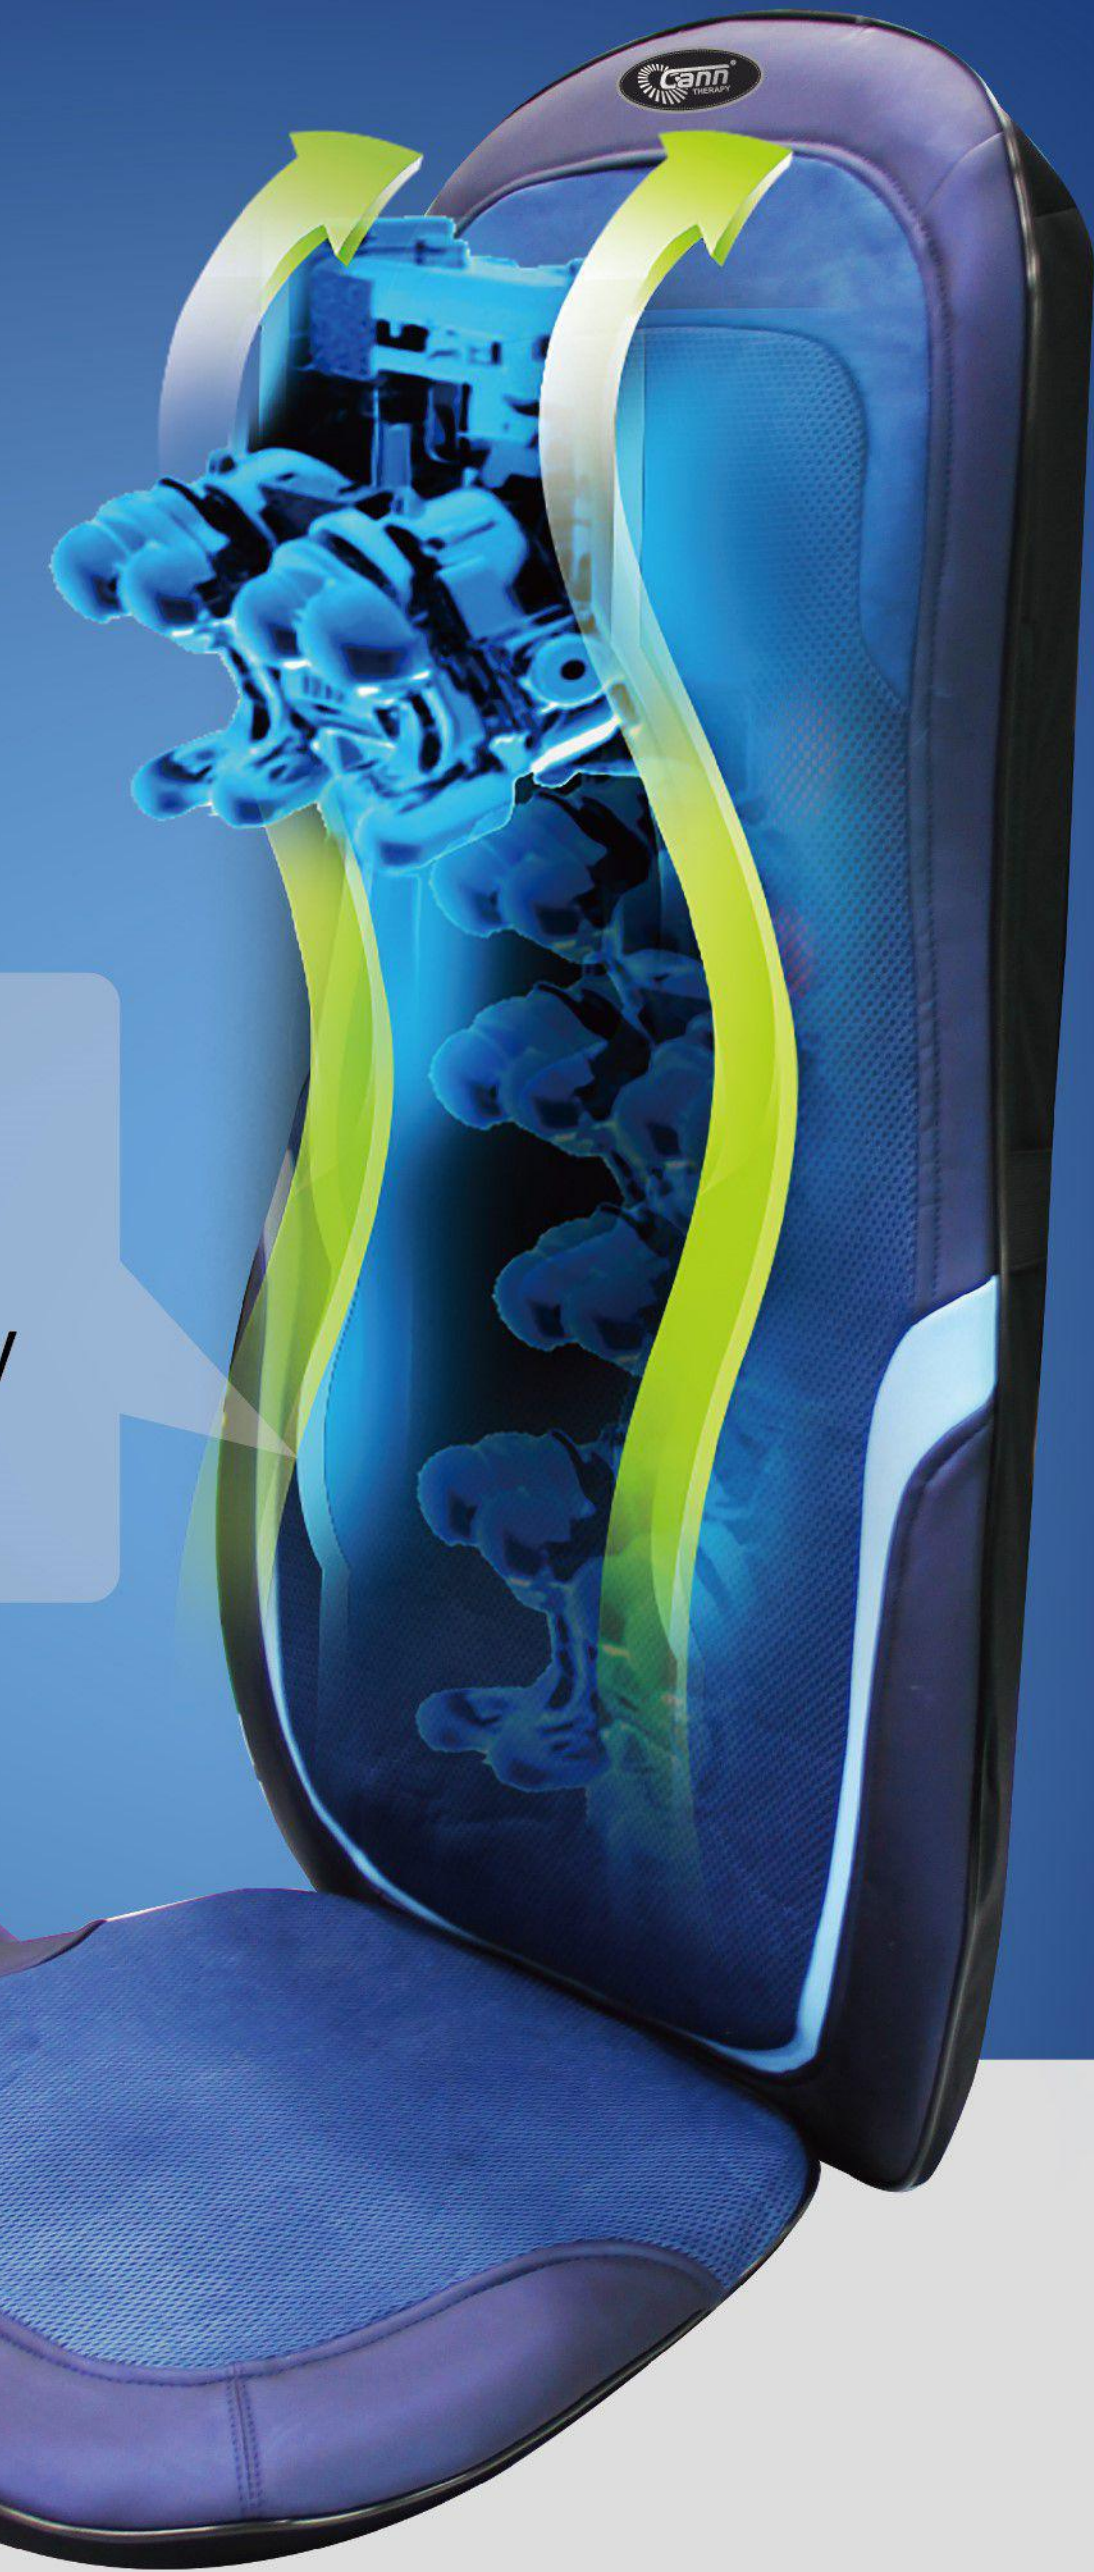

T. Comfort
Massage Cushion
with Heat

T. Comfort Massage Cushion with Heat

Relax • Comfortable • Convenient

18th
Anniversary

100% QUALITY

SPECIFICATION

Product Name:
T. Comfort Massage Cushion with Heat
Model: CN1016
Voltage: DC12V, 2.5A
Power: 30W
Timer: 15mins setting
Weight: 5.5kg

T. Comfort Massage Cushion with Heat

FEATURE

- 3D massage type with 4 rotary massage heads combining swing arms provide more comfortable massage experience.
- Come with heating upgrade the massaging style.
- 15 mins time setting

T. Comfort Massage Cushion with Heat

Relax • Comfortable • Convenient

back massage
S-curve: for an ergonomically customised

8 massage heads provide fullback massage

Intensive Shiatsu, rolling or spot massage

Separate vibration massage in the seat

S track designed, fitting back curve and enjoy the new massage style.

JAPAN TECHNOLOGY