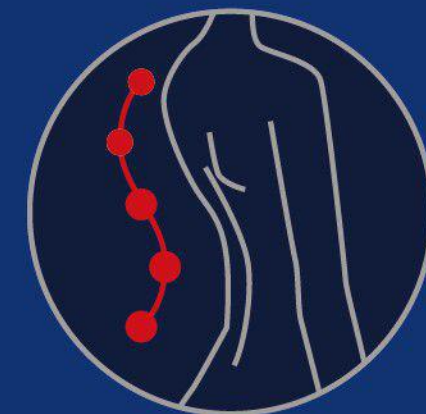

back massage
S-curve for an
ergonomically customised

8 massage heads provide
fullback massage

Intensive Shiatsu, rolling
or spot massage

Separate vibration
massage in the seat

JAPAN TECHNOLOGY

CANNERGY SDN BHD
(275249-A)
Wisma Cann –No. 18, Jalan Sg. Keramat 3,
Kaw. Perindustrian, Klang Utama 42100 Klang,
Selangor Darul Ehsan, Malaysia.
Tel: 603-3291 9113 Fax: 603-3291 9668
E-mail: cann@cannergy.com.my
Site: www.cann.com.my

T. Comfort Massage Cushion with Heat

FEATURE

- 3D massage type with 4 rotary massage heads combining swing arms provide more comfortable massage experience.
- Come with heating upgrade the massaging style.
- 15 mins time setting

T. Comfort Massage Cushion with Heat

Relax • Comfortable • Convenient

back massage
S-curve: for an ergonomically customised

8 massage heads provide fullback massage

Intensive Shiatsu, rolling or spot massage

Separate vibration massage in the seat

S track designed, fitting back curve and enjoy the new massage style.

JAPAN TECHNOLOGY